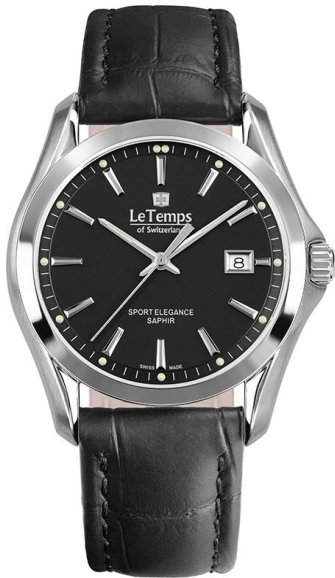

LT1030.56BD02

SPORT ELEGANCE 40  40.5mm  7.90mm

LT1080.11BL01N

LT1080.11BL02N

LT1080.11BL13N

LT1080.11BS01

LT1080.12BL01N

LT1080.12BS01