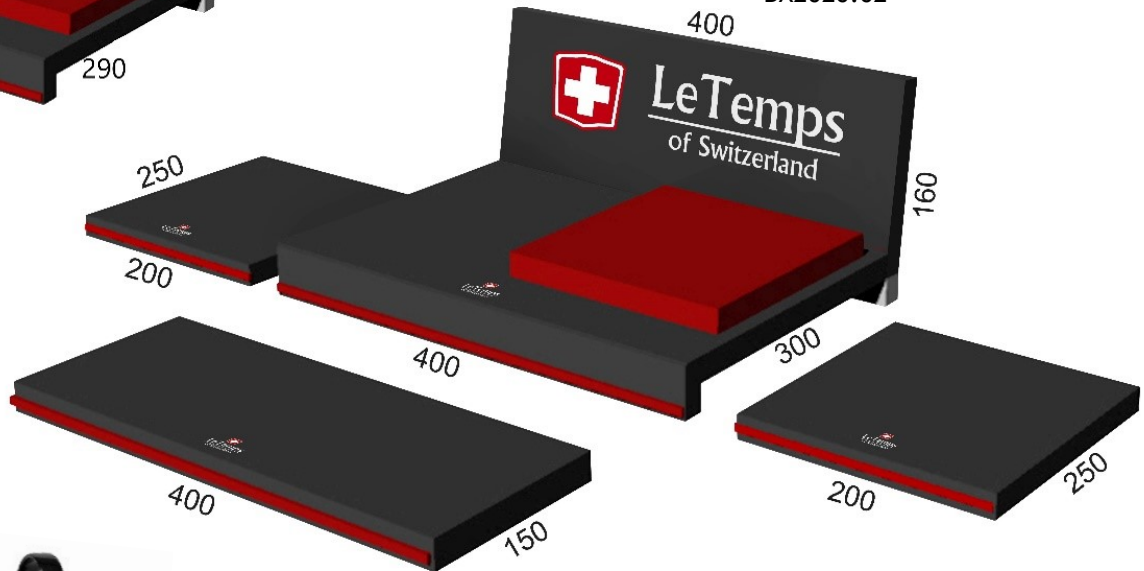

LT COUNTER DISPLAY
BX2020.02