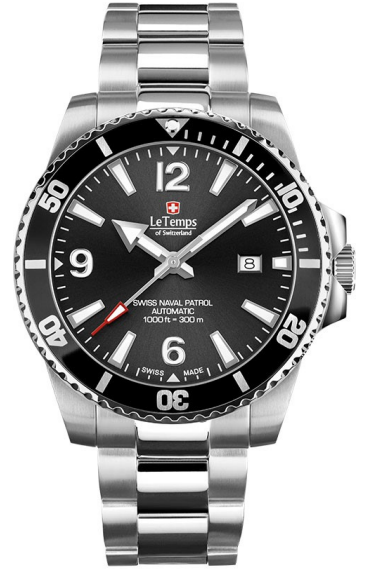

LT1045.01BS01