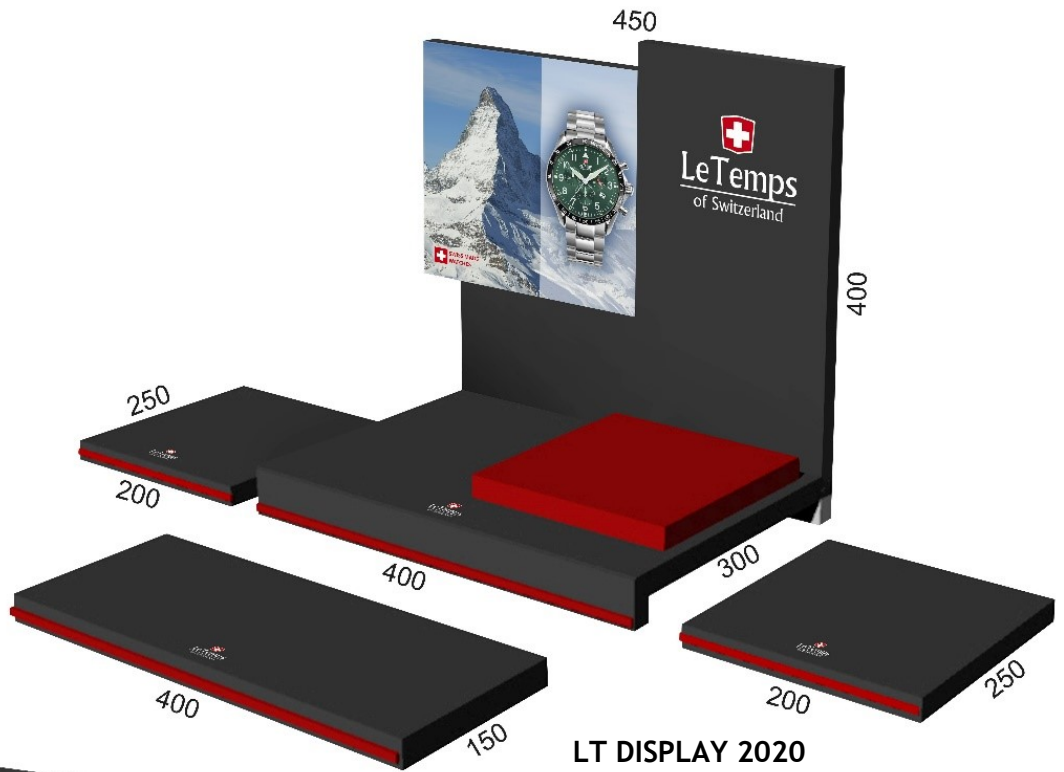

LT CUBE BOX
 BX1000.19
 100 x 100 x 80 mm

LT BOX DELUXE
 BX1000.15
 130 x 130 x 93 mm

LT ZIPPER
 BX1000.18
 115 x 80 x 70 mm

Guarantee Booklet
 BX1001.01

230 mm

LT BAG
 BX2019.02
 230 x 210 x 125 mm

210 mm

125 mm

DISPLAY

LT DISPLAY 2020
BX2020.01

LT DISPLAY SMALL
BX2020.03

LT COUNTER DISPLAY
BX2020.02

INDIVIDUAL WATCH STAND SET
BX2014.08

VISUALS, PANEL & POSTER

1.

2.

3.

VISUALS FOR DISPLAY
 25cm x 25cm Display 2020
 20cm x 20cm Display small

PANEL FOR SHOWCASE
 BX2019.06
 (Dimensions custom-made)

POSTER
 BX2017.04
 60 cm x 84 cm

Quarzwerk
Mouvement quartz
Quartz movement