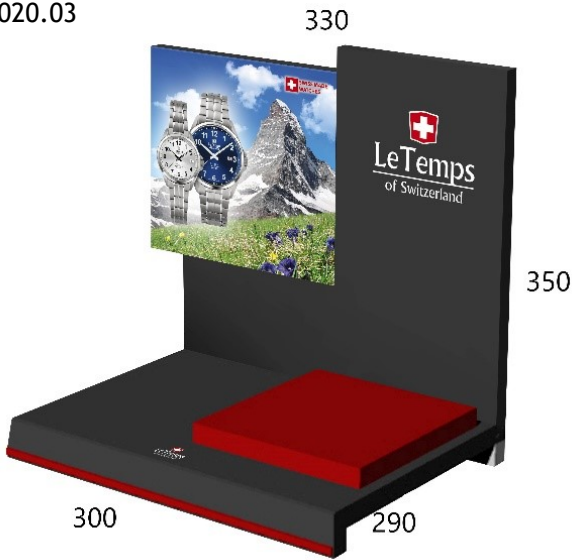

LT DISPLAY SMALL
BX2020.03